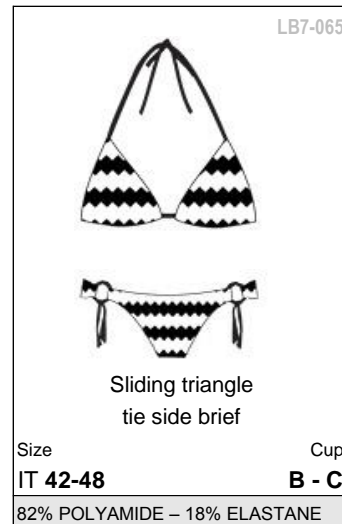

RETRO BLACK