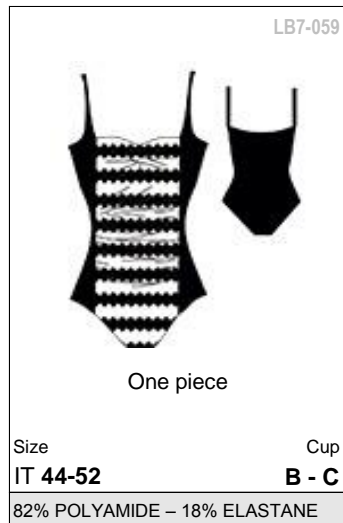

RETRO BLACK