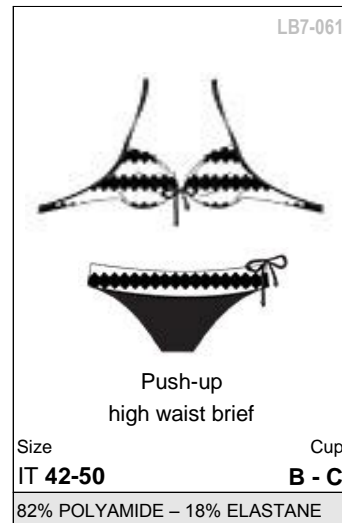

RETRO BLACK