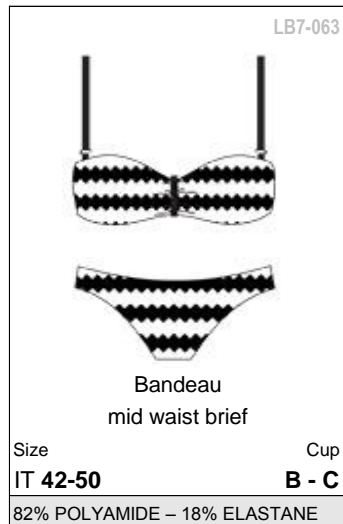

RETRO BLACK