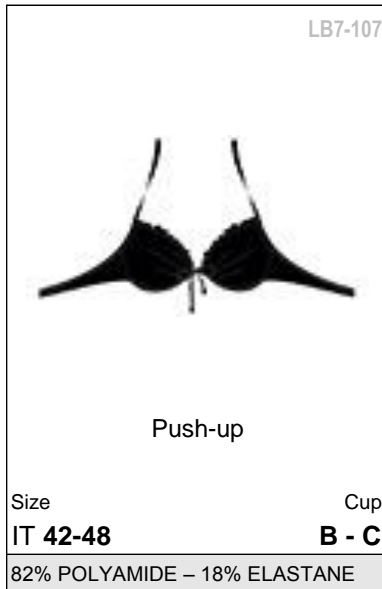

SOLID COLOR