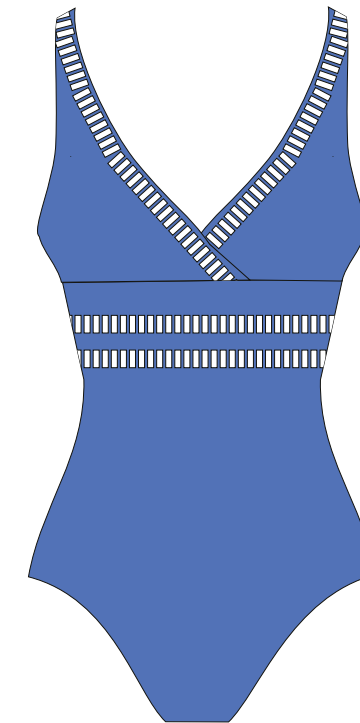

DA20-106
lavender, orchid

Size:
IT **46 - 52**

ILDA
Swimsuit