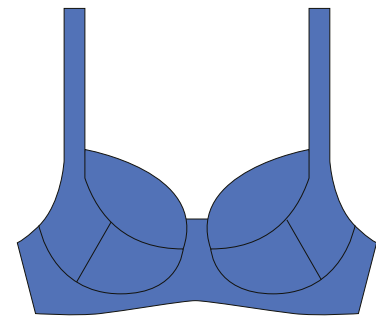

DA20-101
lavender, orchid

Size:
IT **44 - 52**

FEDORA
Top