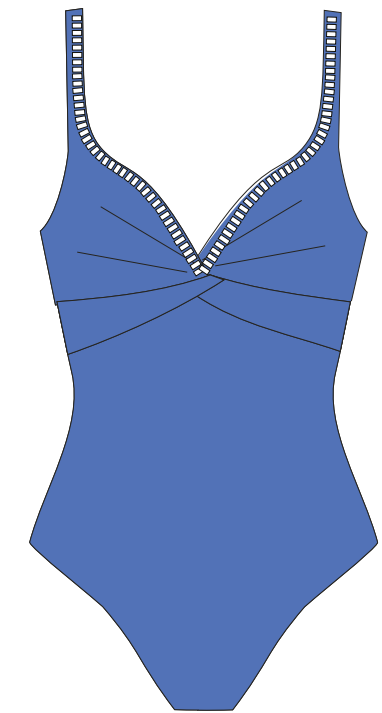

Size:
IT **46 - 52**

TABITA
Top

DA20-103
lavender, orchid

Size:
IT **42 - 50**

SALVIA
Briefs

DA20-104
lavender, orchid

Size:
IT **44 - 52**

SOLANGE
Briefs

DA20-105
lavender, orchid

Size:
IT **44 - 52**

SERENA
Briefs

DA20-106
lavender, orchid

Size:
IT **46 - 52**

ILDA
Swimsuit

DA20-107
lavender, orchid

Size:
IT **44 - 50**