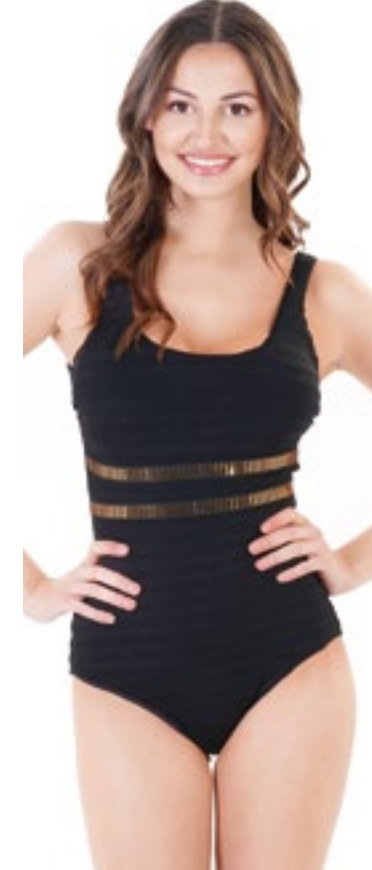

Size:
IT **44 - 52**

ILDA
Swimsuit

DA20-074
black

Size:
IT **44 - 50**

BRIGITTE
Swimsuit

DA20-075
black

Size:
OS

Kaftan